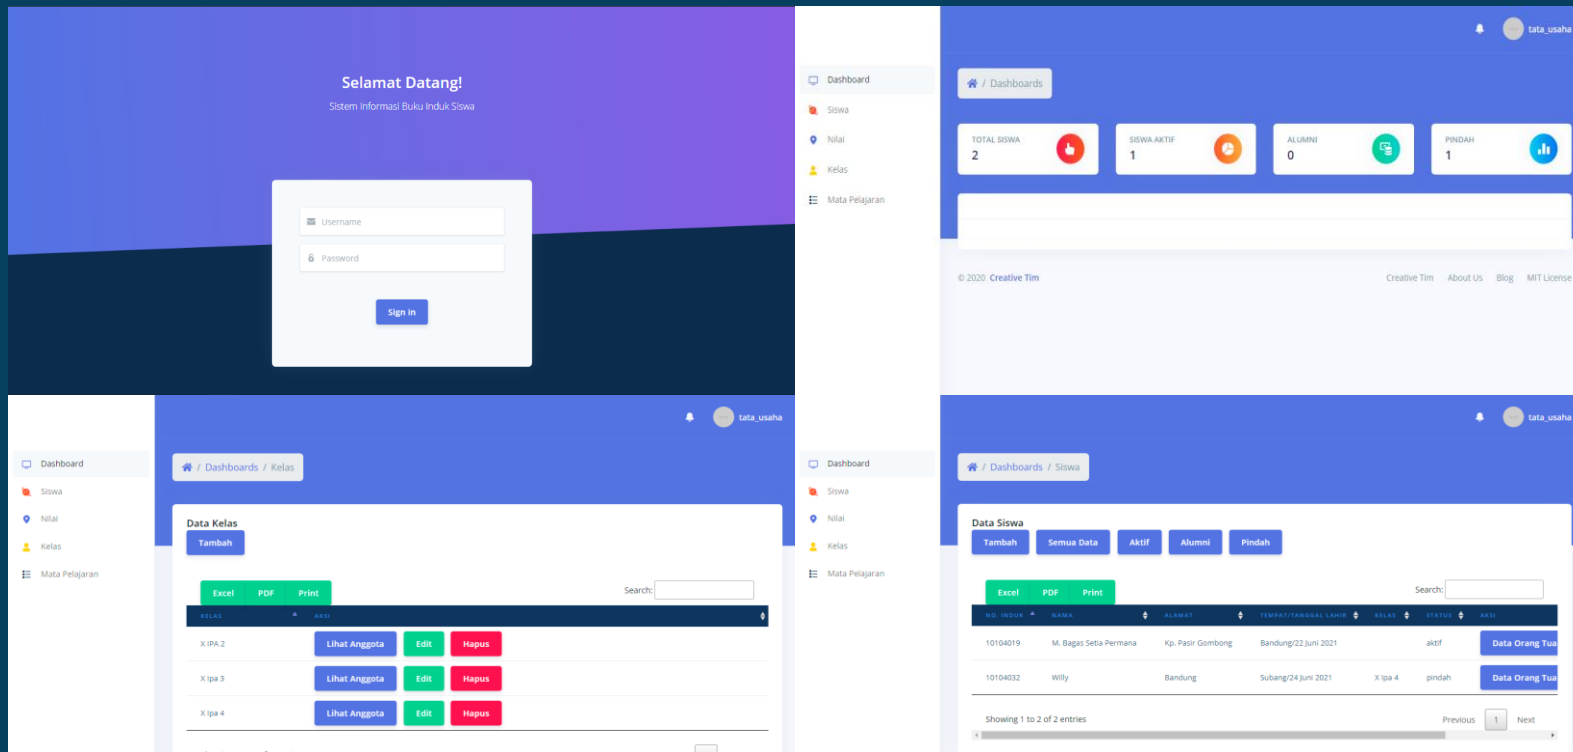

Our Portofolio

Procurement of Student Book Information System 18-06-2021