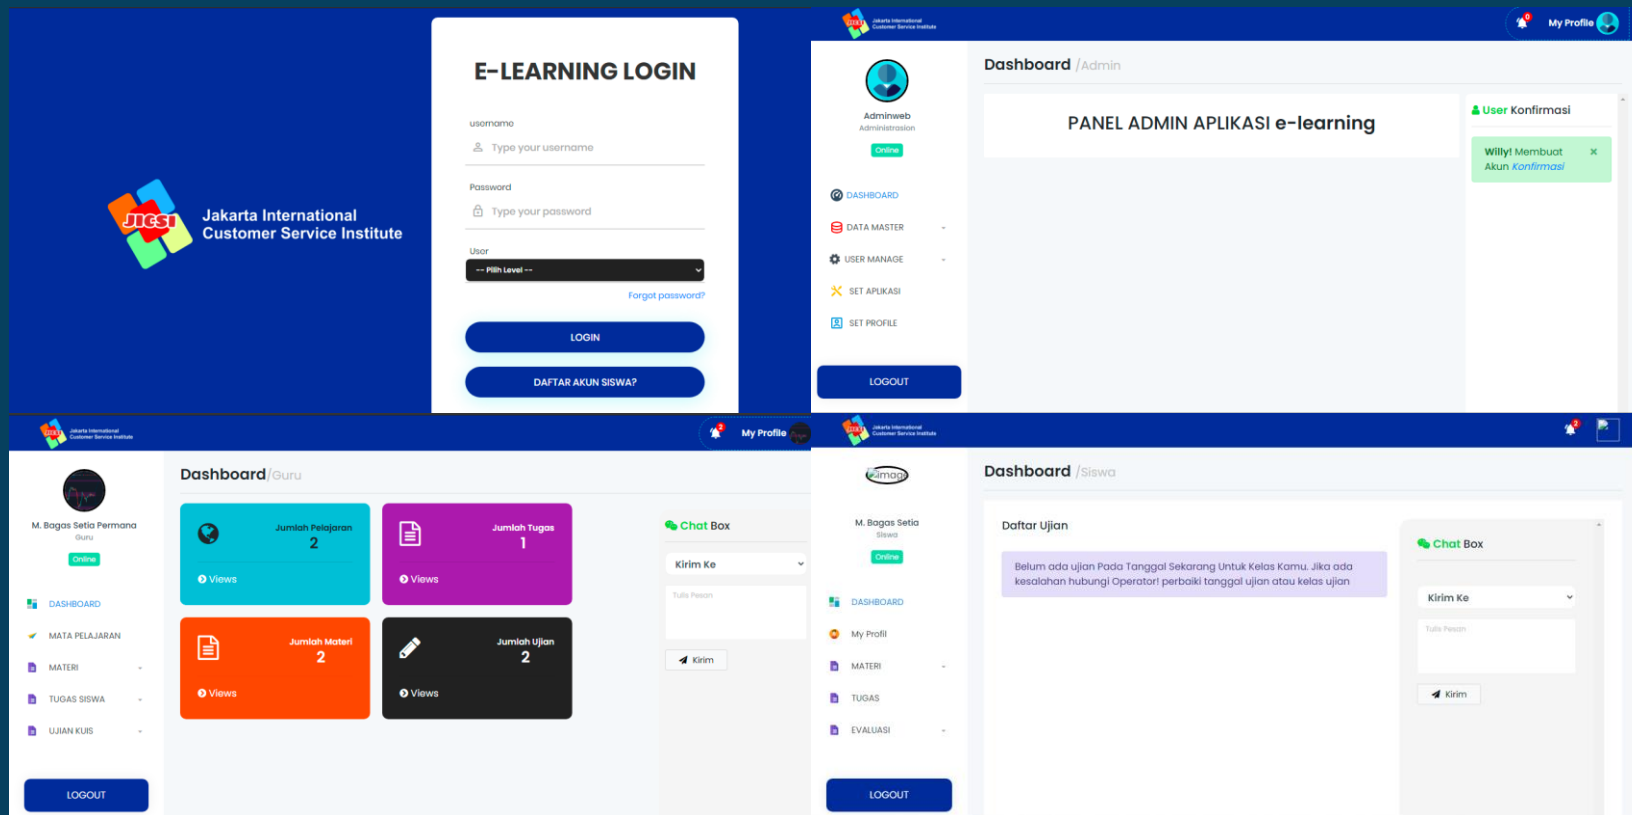

Our Portofolio

Procurement of E-learning JCSI(Jakarta Customer Service International)
17-04-2021