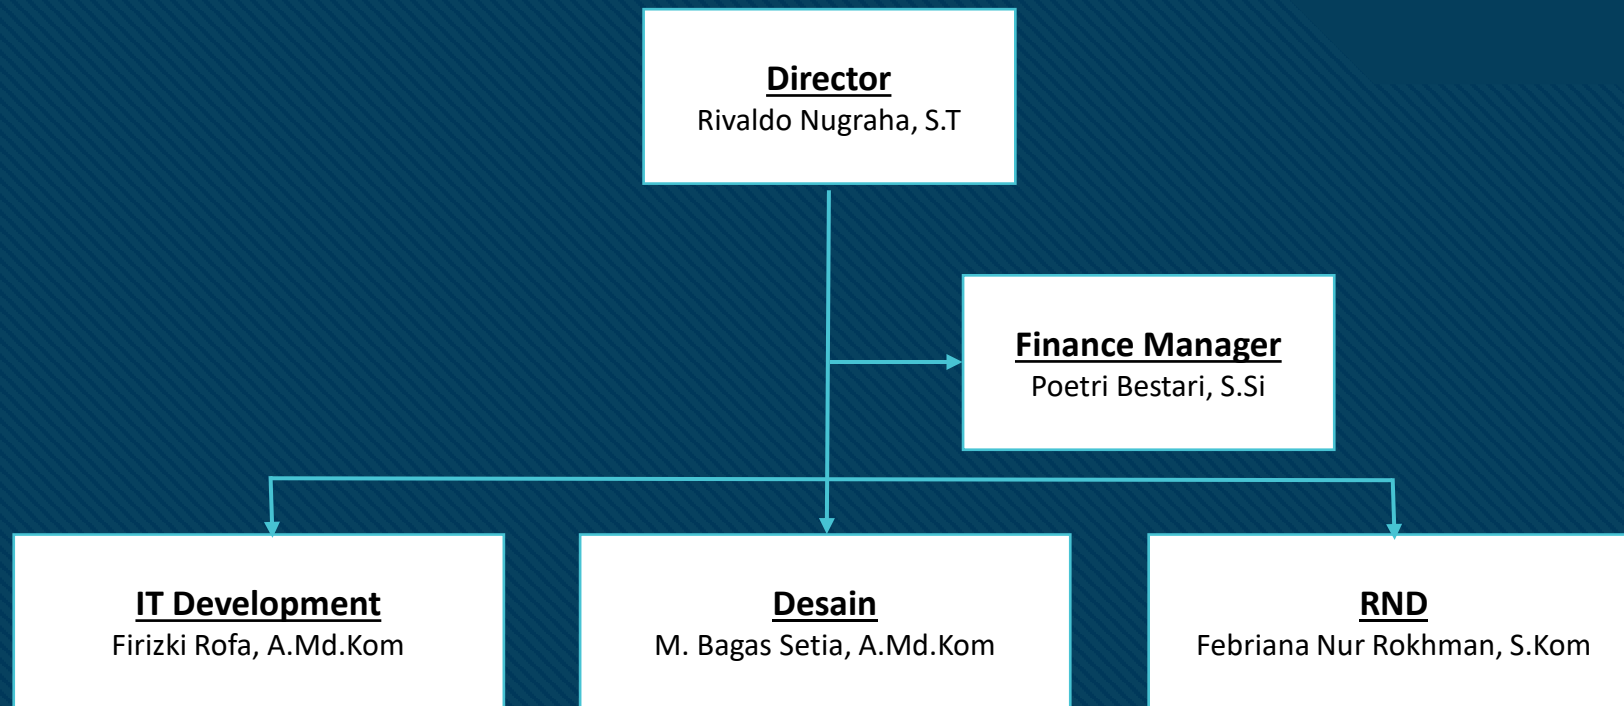

Kepengurusan