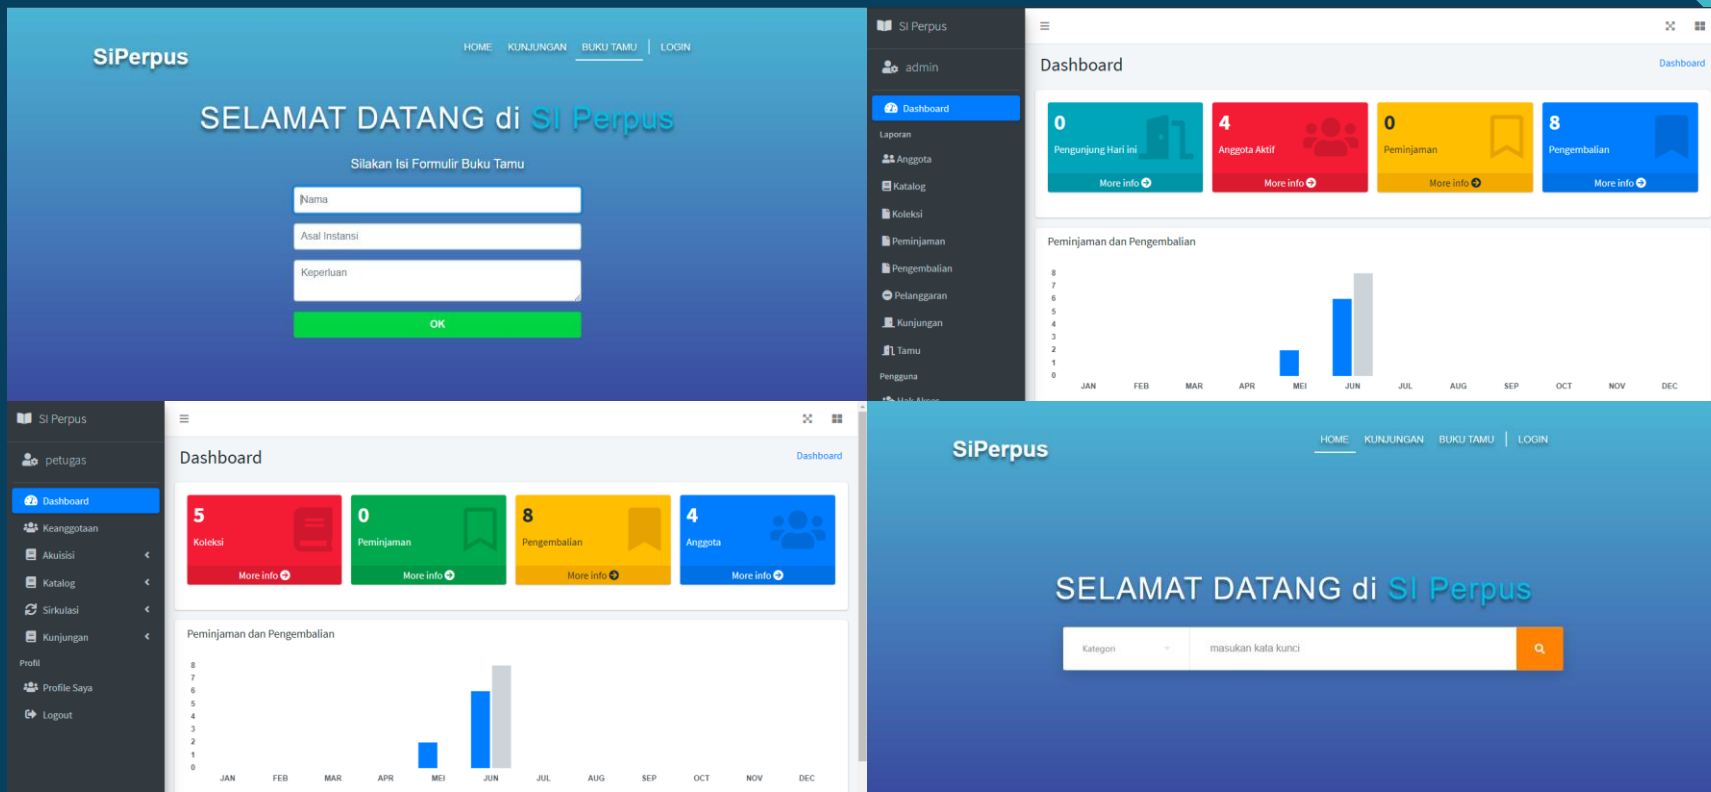

Our Portofolio

SiPerpus Procurement (Library System)

09-03-2021